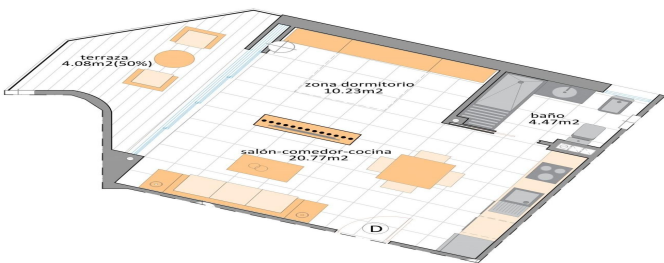

New Build Tourist Apartments Near the Beach in Lo Pagan, San Pedro del Pinatar—Exclusive Coastal Residential with Tourist License—This new build residential complex consists of 17 modern tourist licensed apartments located in Lo Pagan, San Pedro del Pinatar, just 700 meters from the beach. Situated in one of the most attractive areas of the Mar Menor, this development offers...(Ask for More Details!)

17 APARTAMENTOS, LOCAL COMERCIAL Y PISCINA

17 APARTAMENTOS, LOCAL COMERCIAL Y PISCINA

SUPERFICIES

PLANTA 1ª	P.P.S.C.	SUP. CONST.	TOTAL CONST.
Vivienda D	34.50 m ²	44.82 m ²	59.02m ²

ESCALA: 1/50

PLANTA SOLARIUM Y PISCINA ESCALA: 1/75