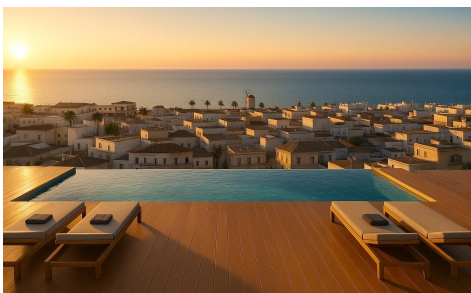

0

1

N/A

N/A

N/A

New Build Tourist Apartments Near the Beach in Lo Pagan, San Pedro del Pinatar—Exclusive Coastal Residential with Tourist License—This new build residential complex consists of 17 modern tourist licensed apartments located in Lo Pagan, San Pedro del Pinatar, just 700 meters from the beach. Situated in one of the most attractive areas of the Mar Menor, this development offers...(Ask for More Details!)