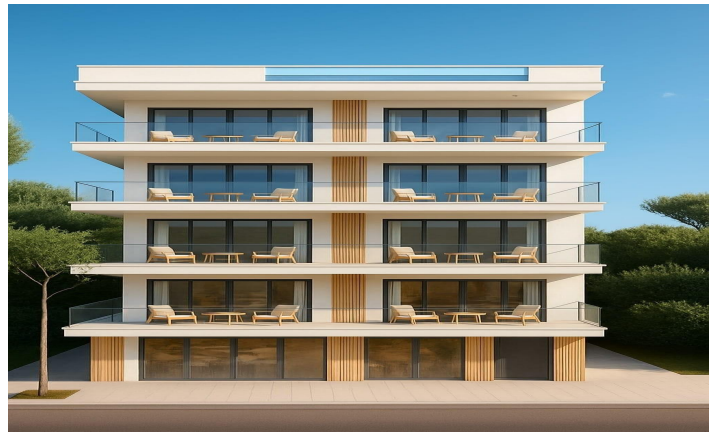

N9446

Apartment in San Pedro del Pinatar

€158,900

0

1

N/A

N/A

N/A

New Build Tourist Apartments Near the Beach in Lo Pagan, San Pedro del Pinatar—Exclusive Coastal Residential with Tourist License—This new build residential complex consists of 17 modern tourist licensed apartments located in Lo Pagan, San Pedro del Pinatar, just 700 meters from the beach. Situated in one of the most attractive areas of the Mar Menor, this development offers...(Ask for More Details!)