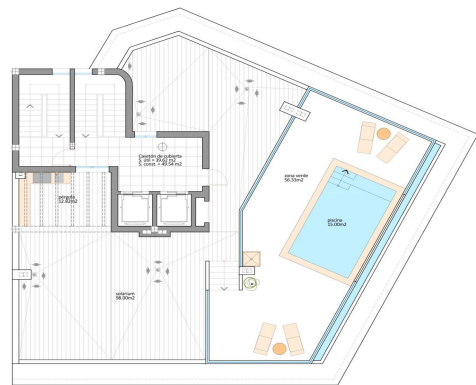

New Build Tourist Apartments Near the Beach in Lo Pagan, San Pedro del Pinatar—Exclusive Coastal Residential with Tourist License—This new build residential complex consists of 17 modern tourist licensed apartments located in Lo Pagan, San Pedro del Pinatar, just 700 meters from the beach. Situated in one of the most attractive areas of the Mar Menor, this development offers...(Ask for More Details!)

17 APARTAMENTOS, LOCAL COMERCIAL Y PISCINA

17 APARTAMENTOS, LOCAL COMERCIAL Y PISCINA

SUPERFICIES

PLANTA 1ª	P.P.S.C.	SUP. CONST.	TOTAL CONST.
Vivienda D	34.50 m ²	44.82 m ²	59.02m ²

ESCALA: 1/50

PLANTA SOLARIUM Y PISCINA ESCALA: 1/75